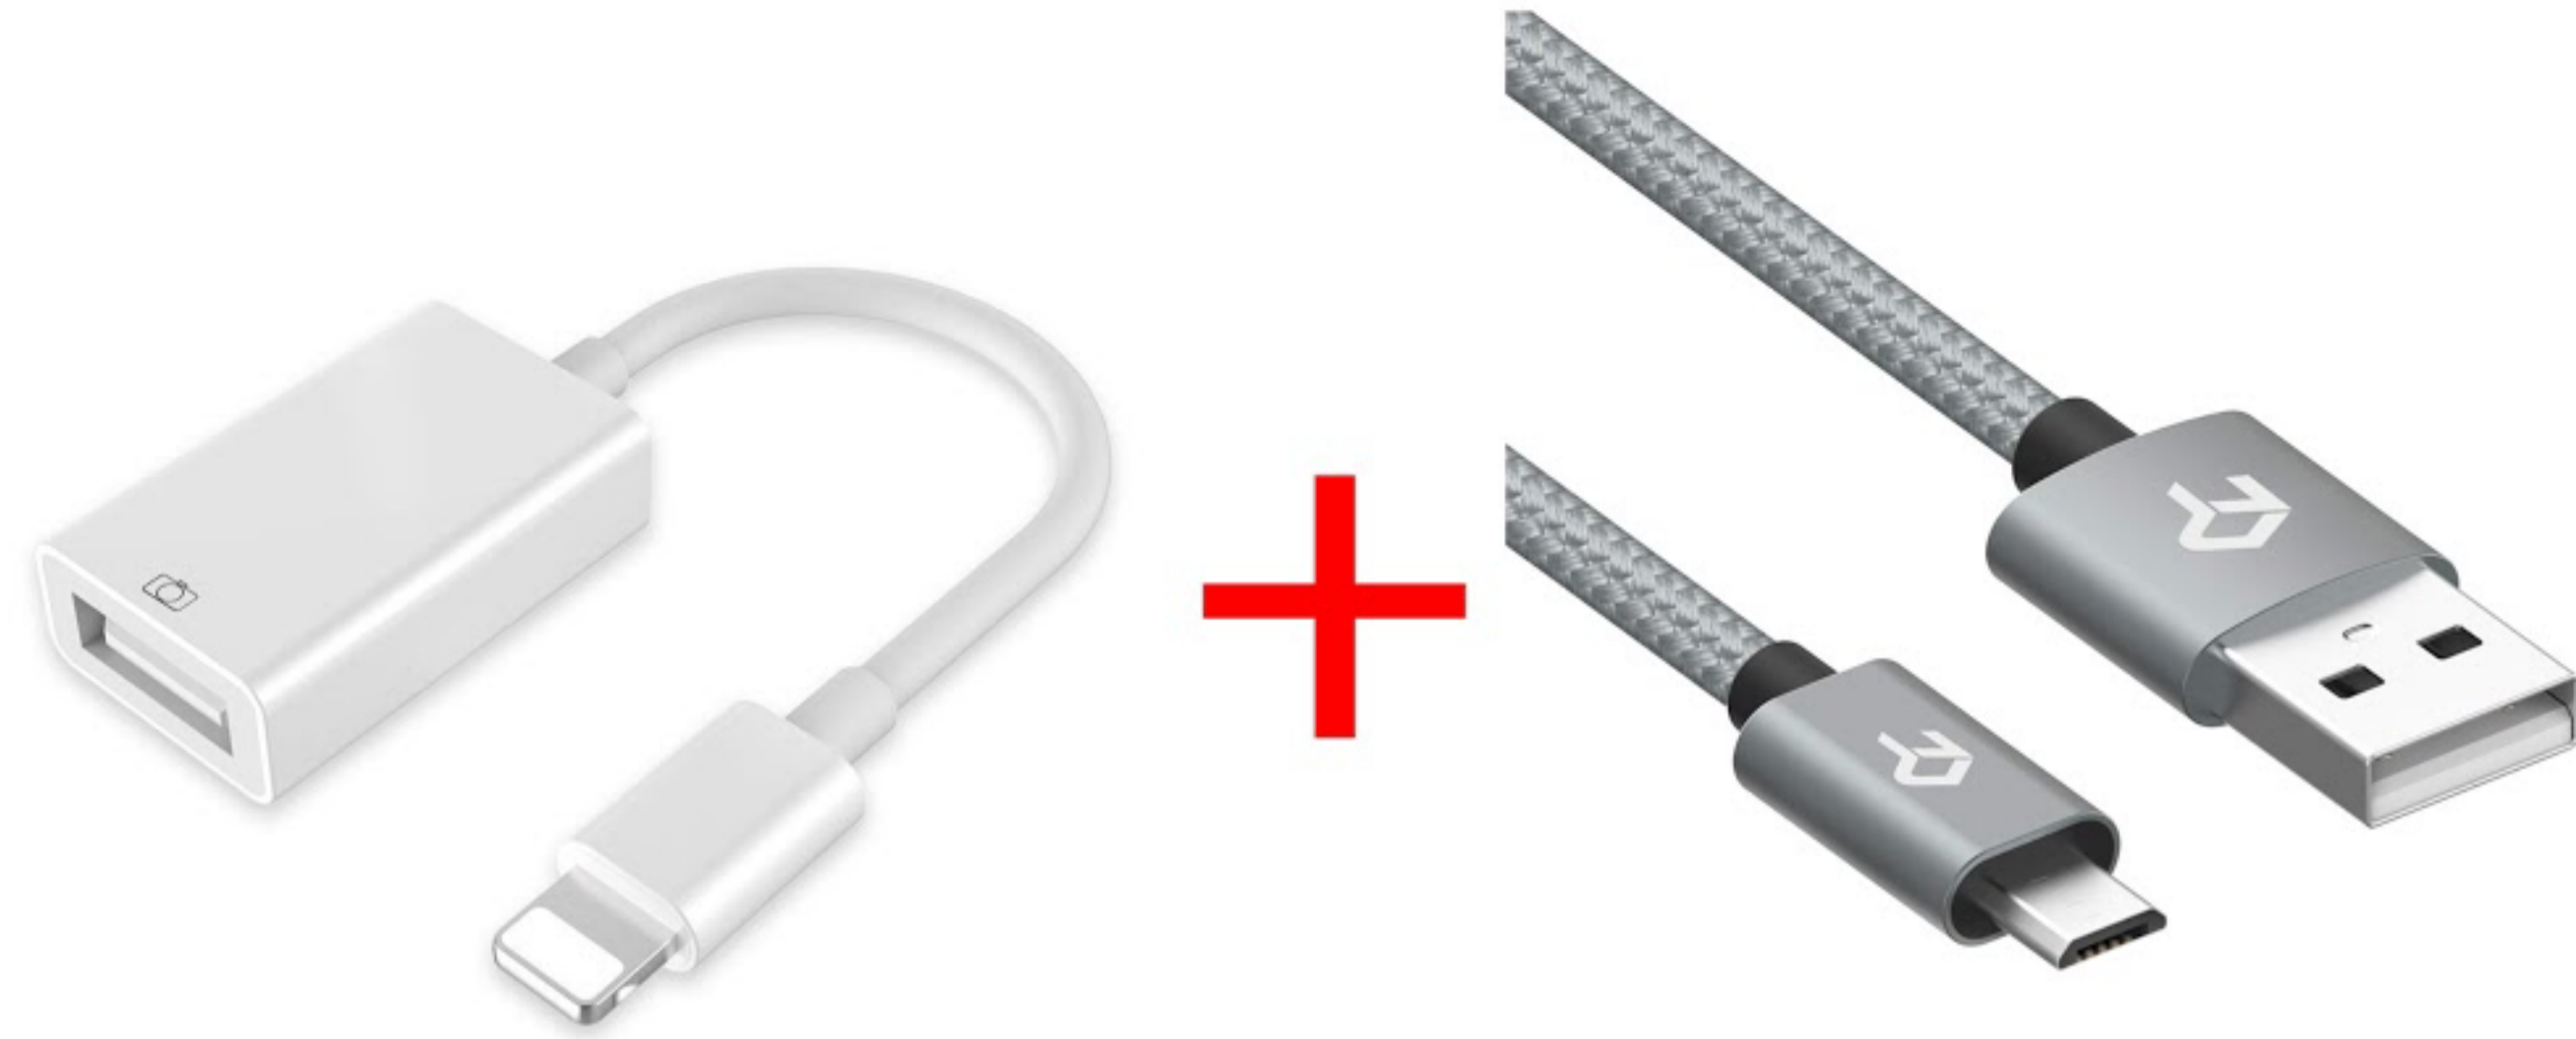

Cable Connection Guide for Phones and Tablets

Apple iPhone, iPad and iPad Air

Lightning to USB A Female connector

USB A Male to B Male

Suitable for:

- All PX-S pianos
- All AP and PX pianos (USB B port on underside of keyboard)
- All CDP-S pianos
- All CT-X keyboards

Samsung Android, Apple iPad Pro, All USB-C devices

USB A Female to USB-C Male connector
OTG compliant

USB A Male to B Male

Suitable for:

- All PX-S pianos
- All AP and PX pianos (USB B port on underside of keyboard)
- All CDP-S pianos
- All CT-X keyboards

Apple iPhone, iPad and iPad Air

Lightning to USB A Female connector

USB A Male to Micro B Male

Suitable for:

CT-S Keyboards

Samsung Android, Apple iPad Pro, All USB-C devices

USB A Female to USB-C Male connector
OTG compliant