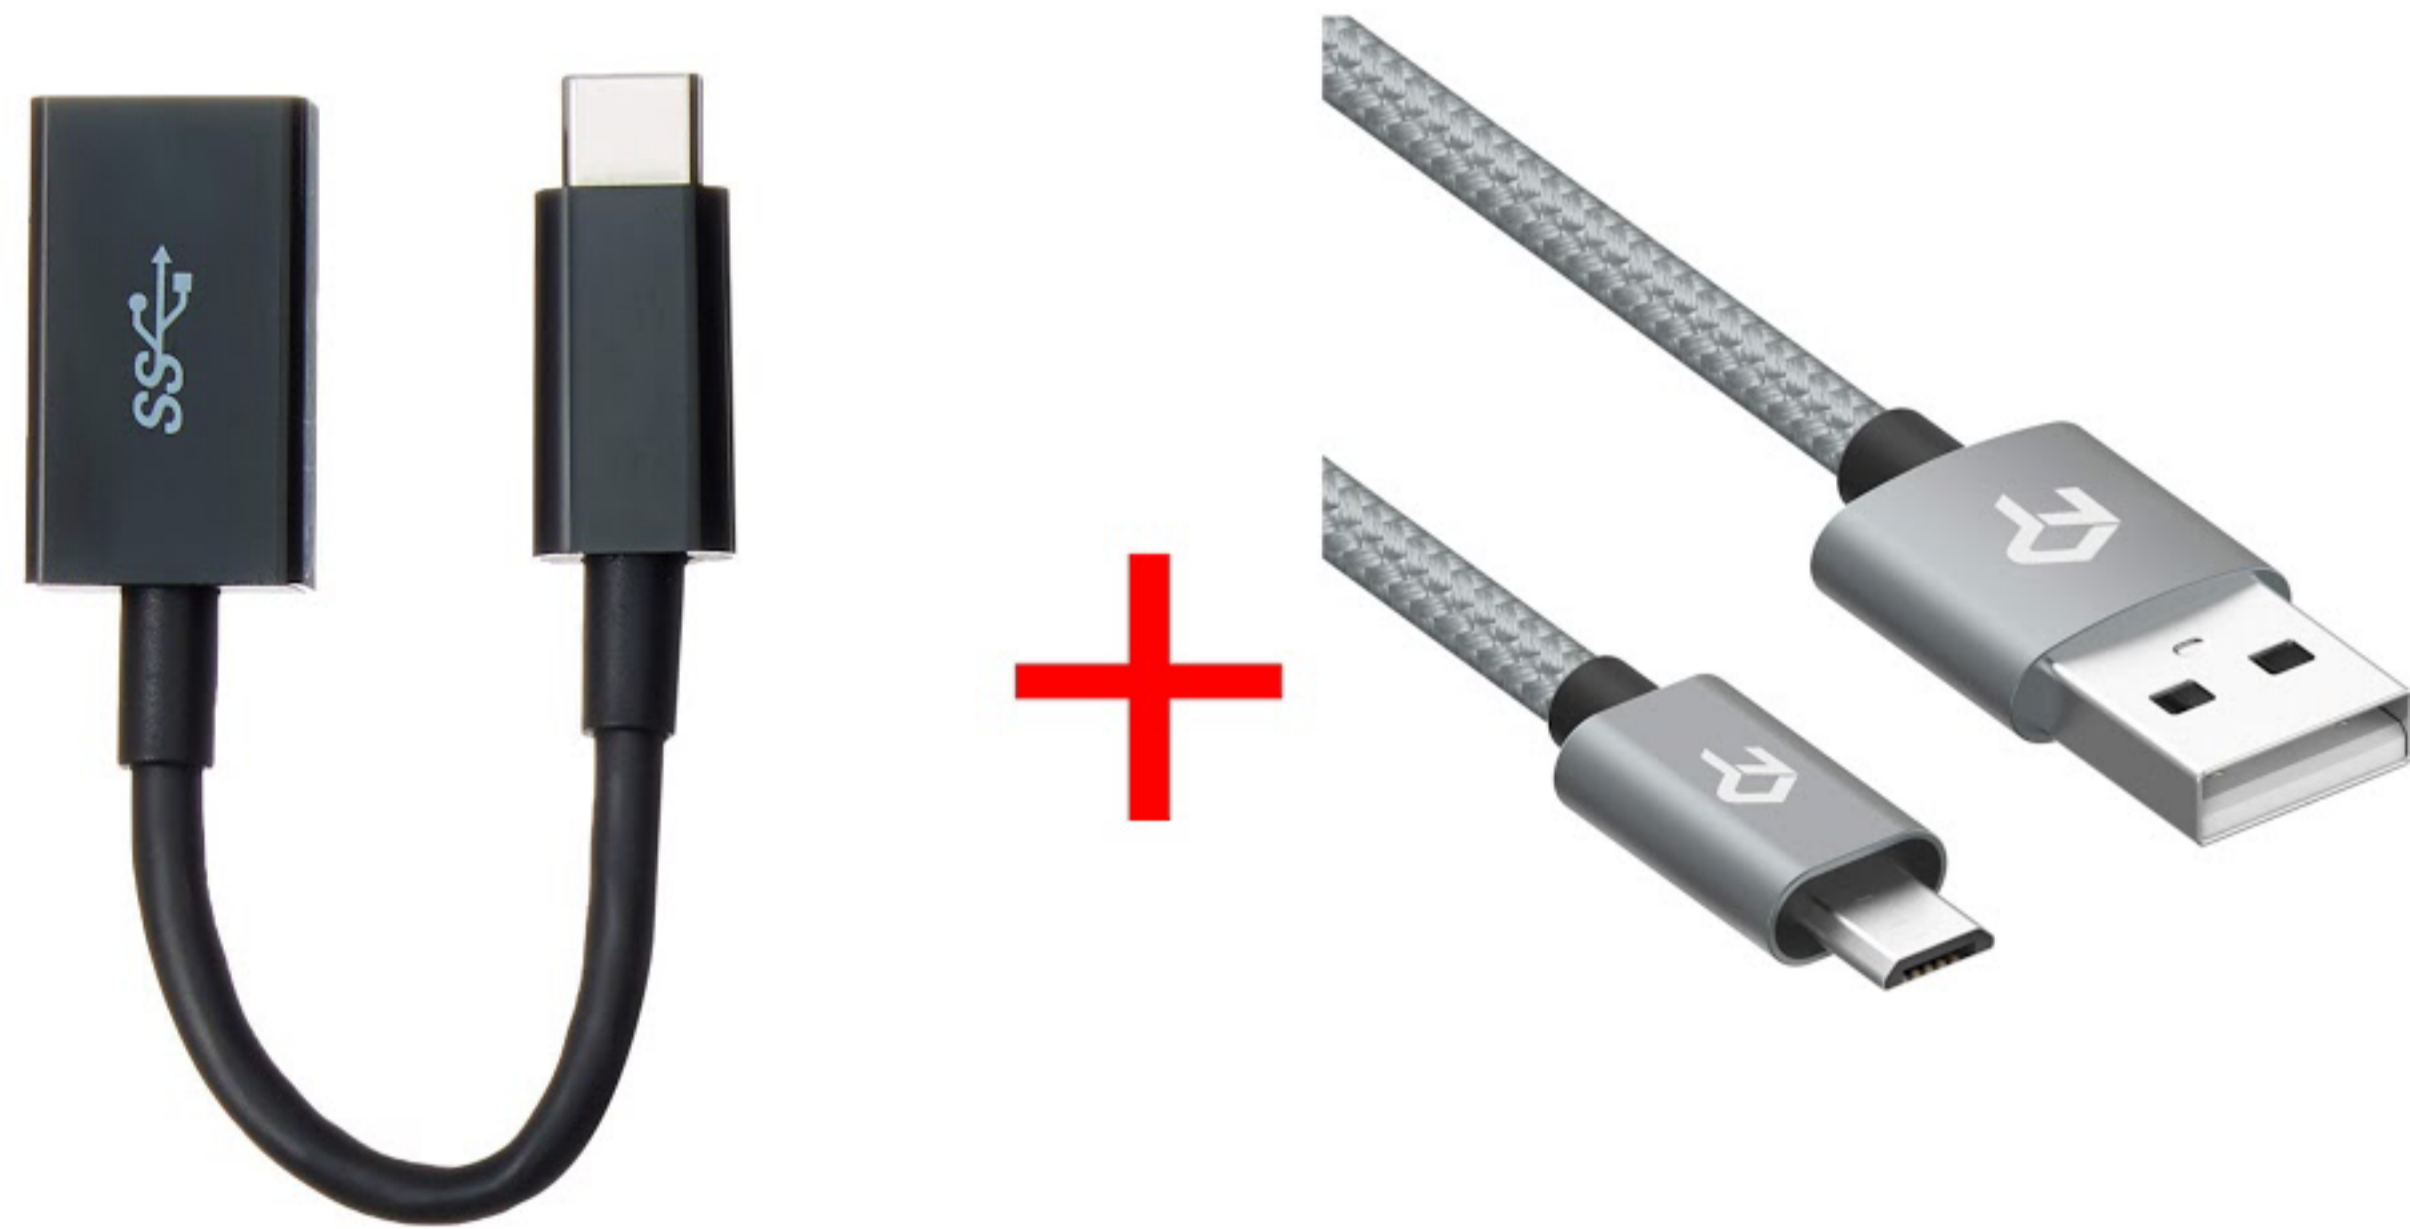

Cable Connection Guide for Phones and Tablets

Apple iPhone, iPad and iPad Air

Lightning to USB A Female connector

USB A Male to B Male

Suitable for:

- All PX-S pianos
- All AP and PX pianos (USB B port on underside of keyboard)
- All CDP-S pianos
- All CT-X keyboards

Samsung Android, Apple iPad Pro, All USB-C devices

USB A Female to USB-C Male connector
OTG compliant

USB A Male to B Male

Suitable for:

- All PX-S pianos
- All AP and PX pianos (USB B port on underside of keyboard)
- All CDP-S pianos
- All CT-X keyboards

Apple iPhone, iPad and iPad Air

Lightning to USB A Female connector

USB A Male to Micro B Male

Suitable for:

CT-S Keyboards

Samsung Android, Apple iPad Pro, All USB-C devices

USB A Female to USB-C Male connector
OTG compliant