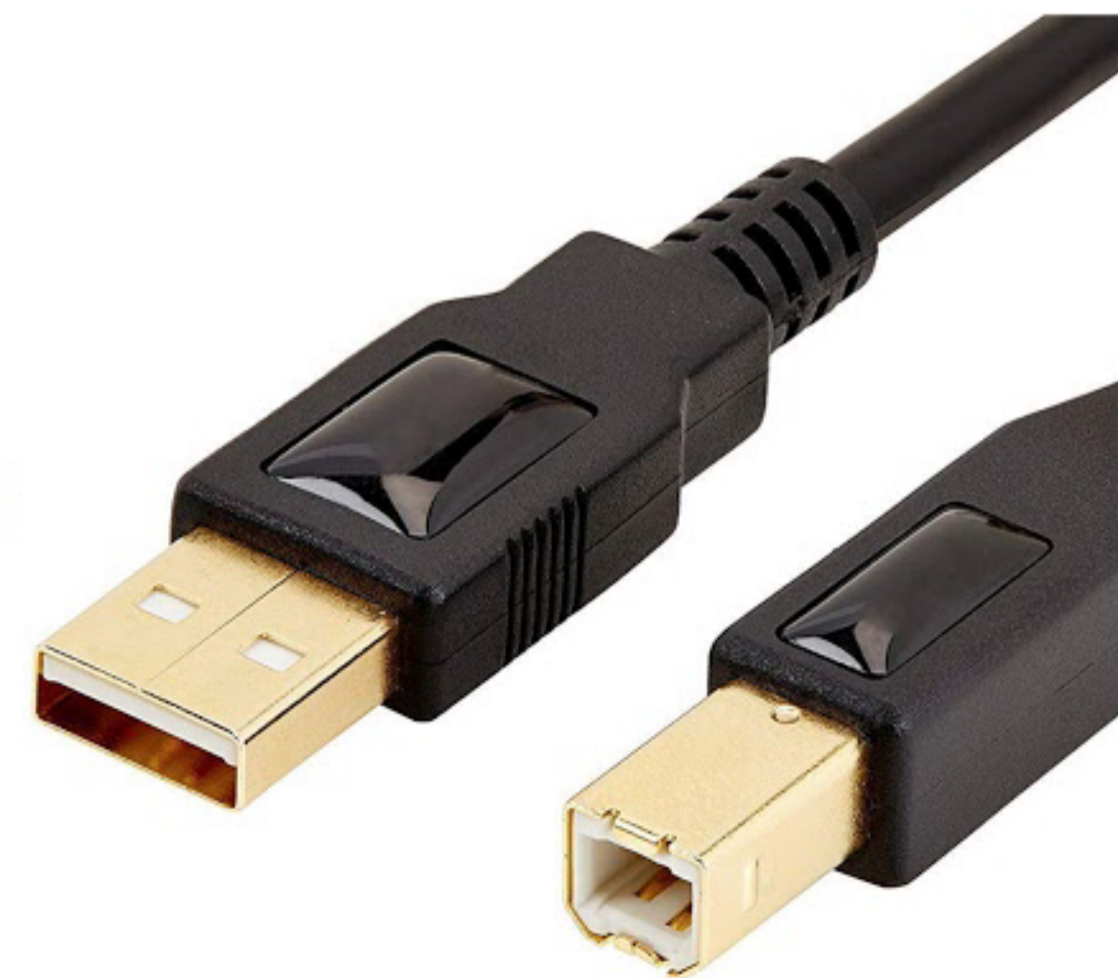

Cable Connection Guide for Phones and Tablets

Apple iPhone, iPad and iPad Air

Lightning to USB A Female connector

USB A Male to B Male

Suitable for:

- All PX-S pianos
- All AP and PX pianos (USB B port on underside of keyboard)
- All CDP-S pianos
- All CT-X keyboards

Samsung Android, Apple iPad Pro, All USB-C devices

USB A Female to USB-C Male connector
OTG compliant

USB A Male to B Male

Suitable for:

- All PX-S pianos
- All AP and PX pianos (USB B port on underside of keyboard)
- All CDP-S pianos
- All CT-X keyboards

Apple iPhone, iPad and iPad Air

Lightning to USB A Female connector

USB A Male to Micro B Male

Suitable for:

CT-S Keyboards

Samsung Android, Apple iPad Pro, All USB-C devices

USB A Female to USB-C Male connector
OTG compliant