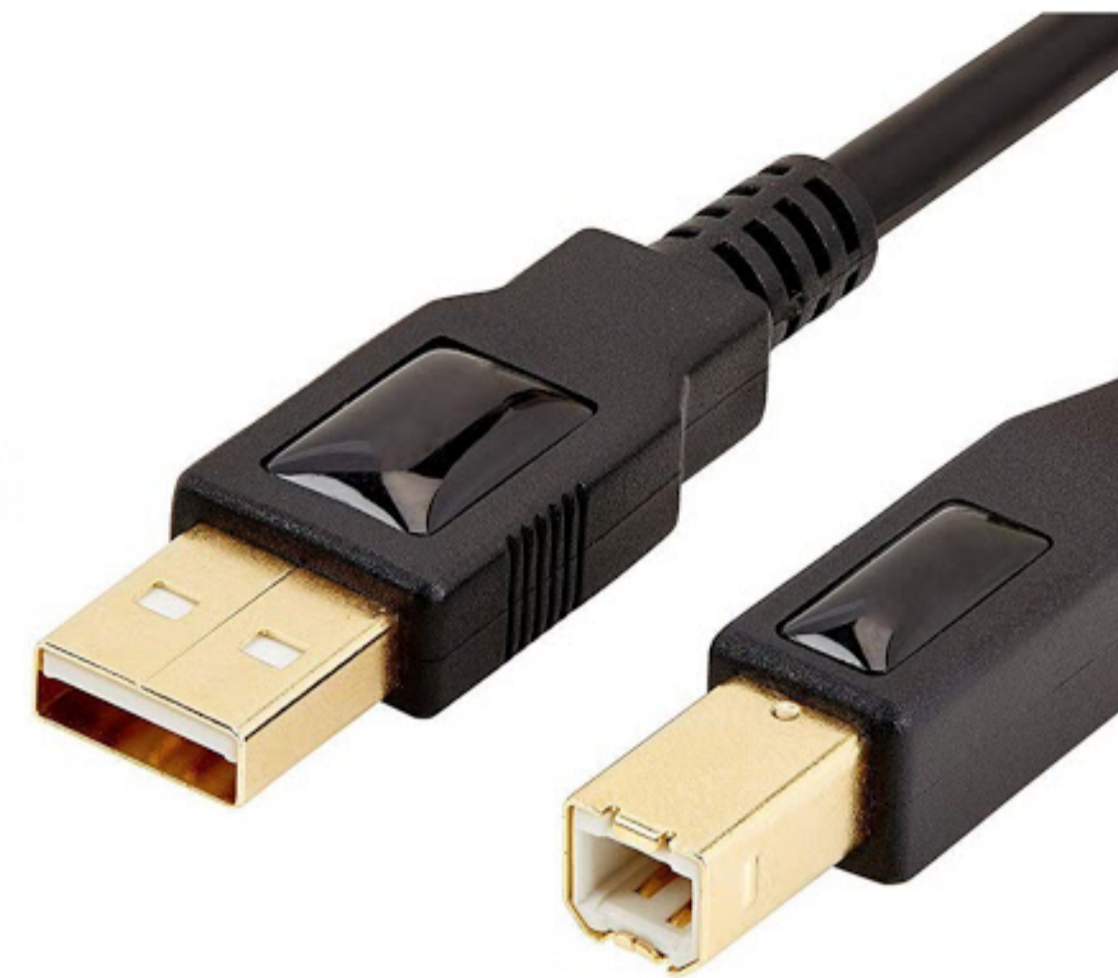

Cable Connection Guide for Phones and Tablets

Apple iPhone, iPad and iPad Air

Lightning to USB A Female connector

USB A Male to B Male

Suitable for:

- All PX-S pianos
- All AP and PX pianos (USB B port on underside of keyboard)
- All CDP-S pianos
- All CT-X keyboards

Samsung Android, Apple iPad Pro, All USB-C devices

USB A Female to USB-C Male connector
OTG compliant

USB A Male to B Male

Suitable for:

- All PX-S pianos
- All AP and PX pianos (USB B port on underside of keyboard)
- All CDP-S pianos
- All CT-X keyboards

Apple iPhone, iPad and iPad Air

Lightning to USB A Female connector

USB A Male to Micro B Male

Suitable for:

CT-S Keyboards

Samsung Android, Apple iPad Pro, All USB-C devices

USB A Female to USB-C Male connector
OTG compliant